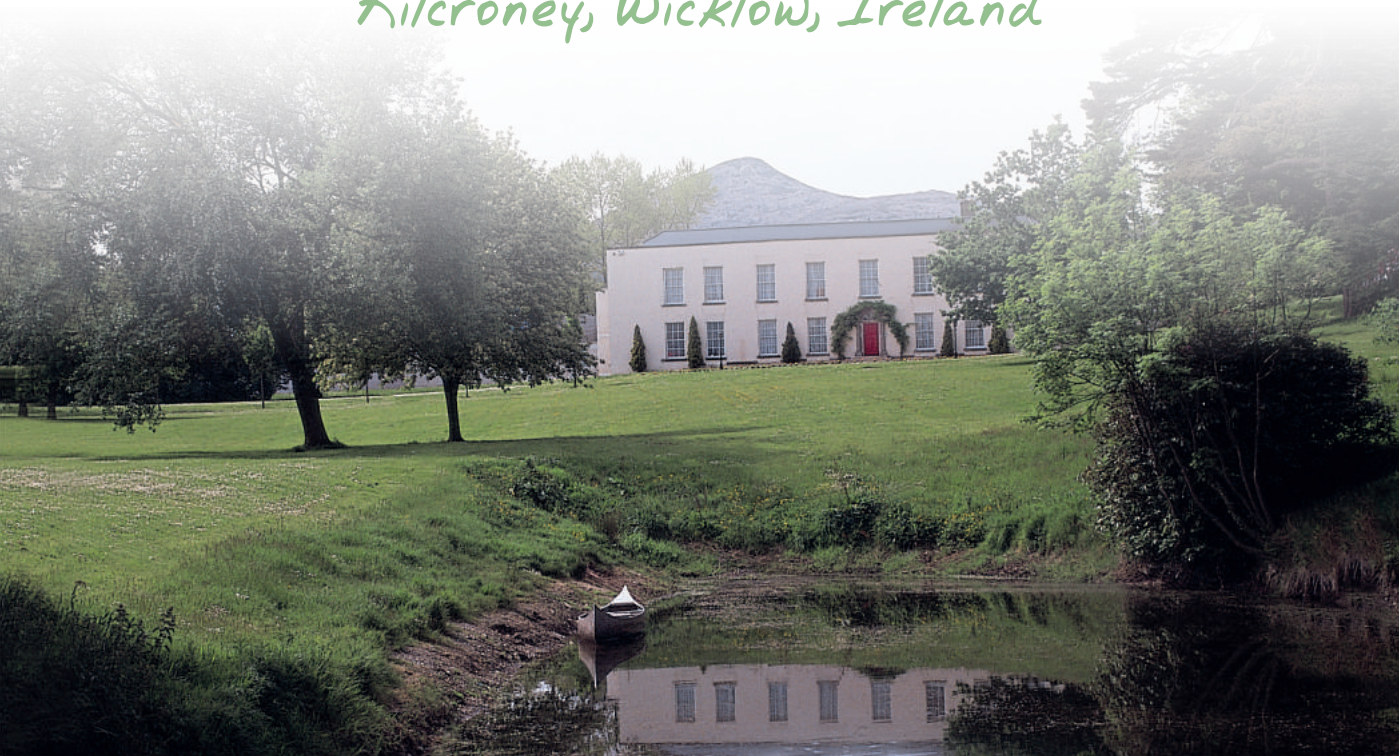

Woodlands Academy

Kilcronney, Wicklow, Ireland

Woodlands Academy

Discover a prestigious private, Catholic, and international boarding secondary school where academic excellence, character development, and personal growth take center stage. Our values-based approach, devoted teachers, and close collaboration with parents empower girls to flourish, becoming well-rounded individuals with a clear sense of purpose. Join us on this extraordinary journey of integral formation! The academy is located in Wicklow, renowned for its rich historical and cultural heritage, and is conveniently situated close to Dublin, offering easy access to both the bustling city life and the serene beauty of the countryside.

A Haven of Beauty

Surrounded by nature's beauty, nestled amidst the natural beauty of Co. Wicklow, Wingfield House enjoys a stunning backdrop of rolling hills, lush green landscapes, and breathtaking views, creating a tranquil and soothing environment. The stunning facilities include well-appointed classrooms, science labs, sports fields and a gym, recreational areas, and comfortable boarding accommodations.